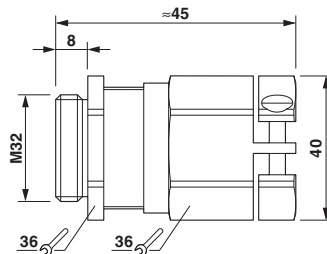

#### Dimensions

Length	45 mm
Length without connecting thread	37 mm
Wrench size, union nut	36 mm
Wrench size, support	36 mm
Hexagon angular dimension GRP	40 mm
Length of the connecting thread	8 mm
Feed-through hole diameter	32.1 mm ... 32.3 mm
External cable diameter	13 mm ... 21 mm
Clamping range of the strain relief clip	13.00 mm ... 21.00 mm

## Technical data

## Drawings

Dimensional drawing