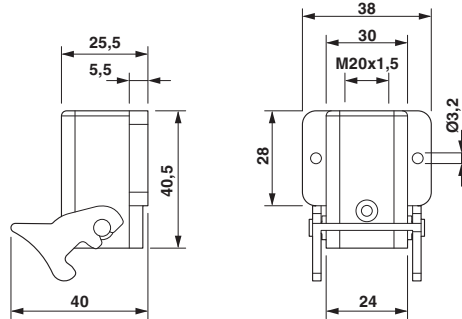

HEAVYCON D7 box mounting base, with single locking latch, height 25.5 mm, with 1 x M20 thread, with open bottom, PA

Key Commercial Data

Packing unit	1 STK
Custom tariff number	85389099
Country of origin	Germany

Technical data

Dimensions

Height	25.5 mm
--------	---------

Ambient conditions

Degree of protection	IP54 / IP65 with sealing screw
Ambient temperature (operation)	-40 °C ... 125 °C

General

Note	For contact inserts HC-D7, D8, A3, A4, B5, HS2-D7
Type	D7
Degree of protection	IP54 / IP65 with sealing screw
Locking type	With single locking latch
Type of the screw connection	1x M20
Pg screw connection	none
Cable exit	lateral
Housing material	Polyamide
Seal material	NBR
Ambient temperature (operation)	-40 °C ... 125 °C

Drawings

Housing - HC-D 7-SML-26/O1STM20/PA BK - 1413717

Dimensional drawing

Classifications

eCl@ss

eCl@ss 5.1	27143424
eCl@ss 6.0	27143424
eCl@ss 8.0	27440202
eCl@ss 9.0	27440202

ETIM

ETIM 5.0	EC000437
----------	----------

GL

Housing - HC-D 7-SML-26/O1STM20/PA BK - 1413717

Accessories

Accessories

Full screw connection

Cable gland - G-INS-M20-S68N-PNES-GY - 1411125

Cable gland, Cable gland material: Polyamide 6, External cable diameter 6 mm ... 12 mm, Shielding: No, Connecting thread: M20, Color: silver-gray RAL 7001